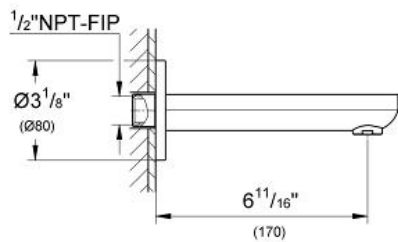

Tub Spout
MODEL # 13272000

Pure Freude
an Wasser

GROHE

Product Description:

Tub Spout

Standard Specification:

- Wall mount
- GROHE StarLight chrome finish
- Flow control
- 1/2" NPT Male Threads

Applicable Codes & Standards: